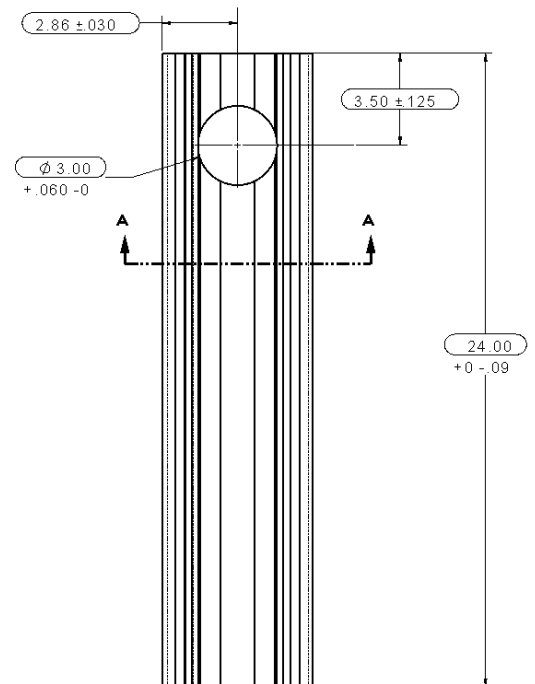

2' SPEE-D CHANNEL WITH BTM OUTLET

Part #: 234
 Material: PVC
 Color: # Gray
 Fits: 2" Sch. 40 pipe, 3" and 4" sewer and drain pipe
 UV Inhibitors.

Supplied By:

**TRENCHDRAIN
SUPPLY**

877-903-7246

www.trenchdrainsupply.com